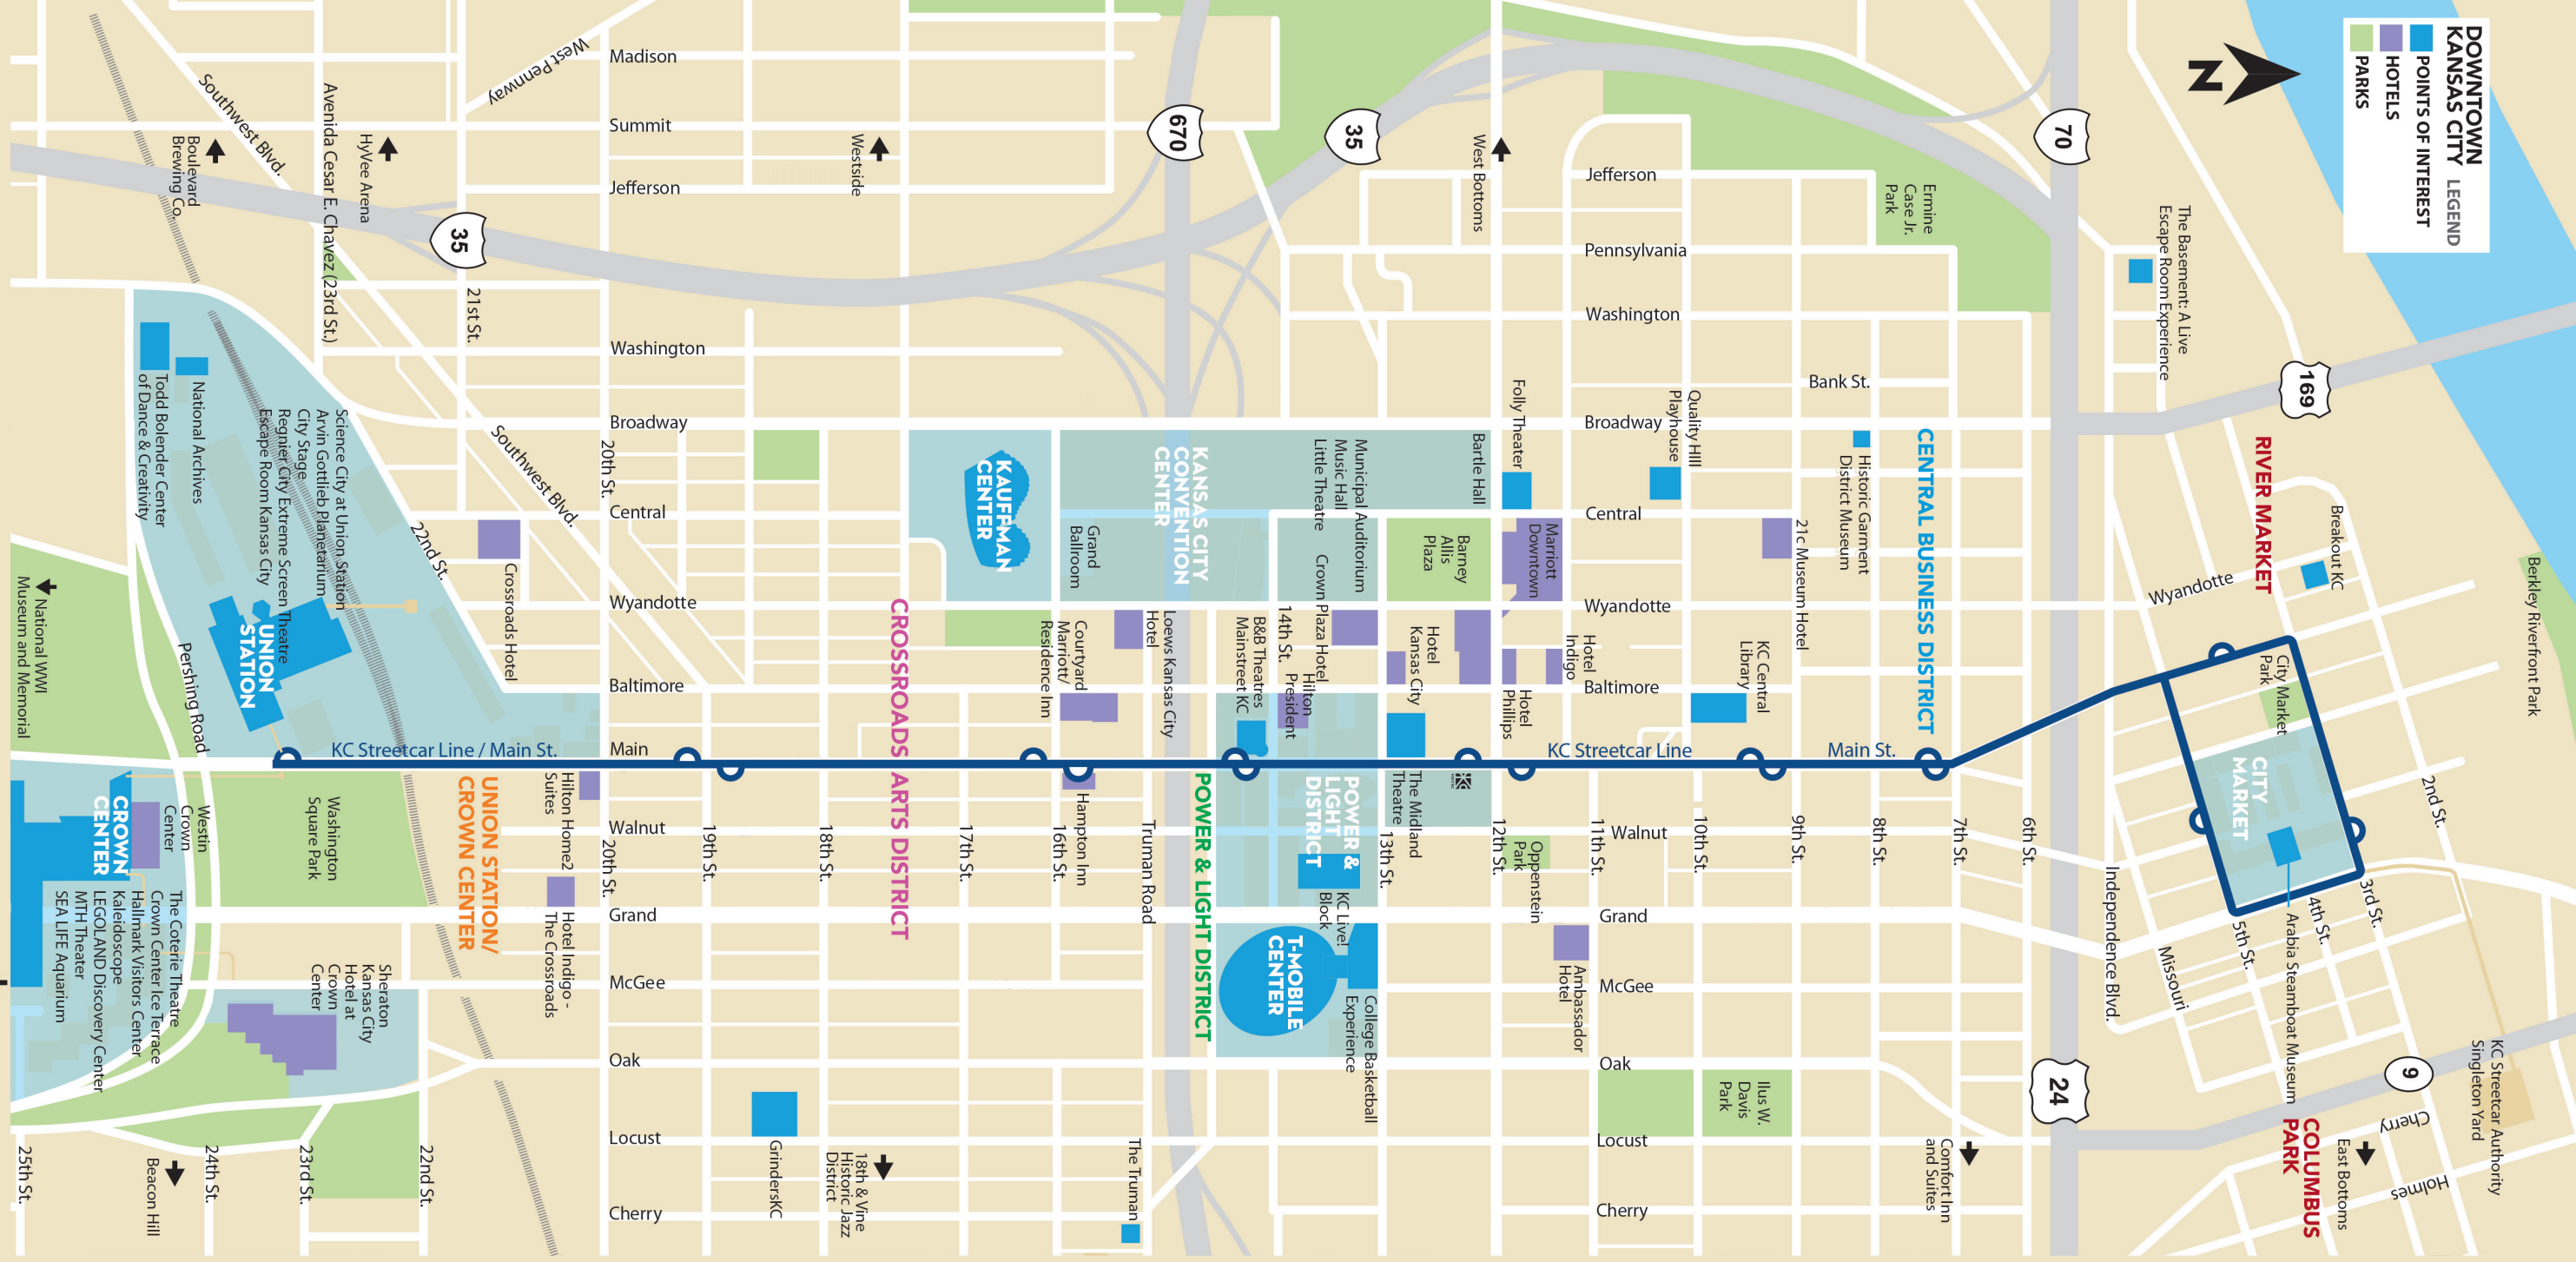

WELCOME TO DOWNTOWN KANSAS CITY, MISSOURI

OTHER DOWNTOWN NEIGHORHOODS These areas are not featured on the map.