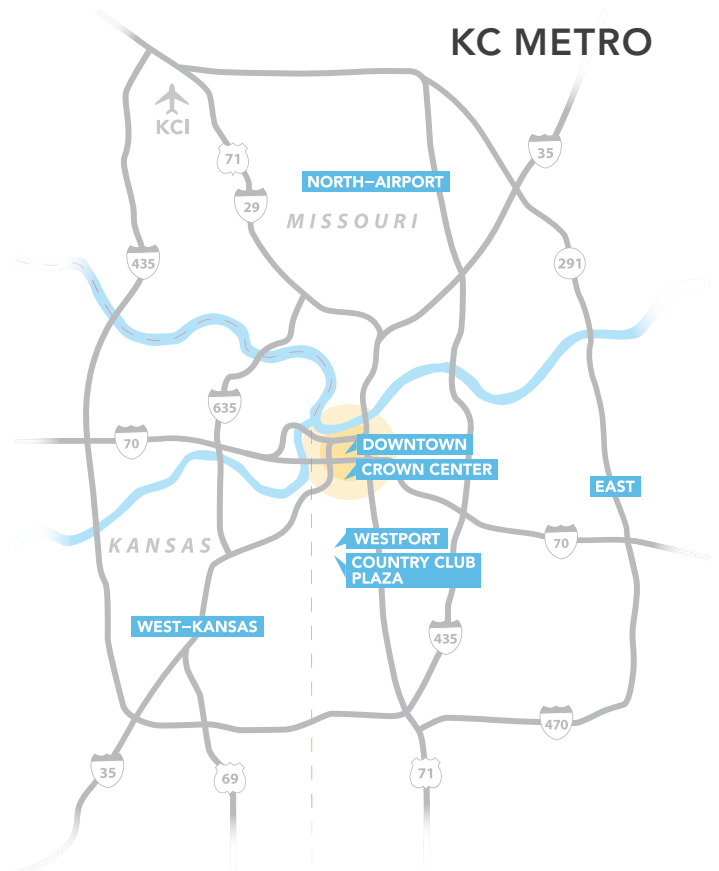

# DOWNTOWN KC CORRIDOR

# WELCOME TO DOWNTOWN KANSAS CITY, MISSOURI

Connecting you from the River Market to Union Station/Crown Center, the free KC Streetcar has 16 stops and runs 7 days a week. With streetcars arriving about every 10-12 minutes during peak hours, visitors and residents alike can easily explore Kansas City on their schedule.

**ON THE COVER:** (top to bottom) the KC Streetcar, The Savoy at 21c Grünauer, Casual Animal Brewing Co. and Union Station.

Every effort has been made to provide accurate information in this guide. To ensure your trip goes smoothly, we recommend contacting individual establishments to confirm details.